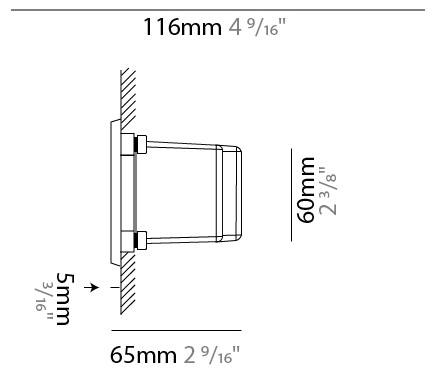

base number   Color   Finish
Temperature   Options

1. To build a product code in our configurator select the specify button on the base model # product page
2. To build a manual product code on this datasheet choose from the options listed below in blue font and add the suffix to the base model #

GENERAL

Series: New Green
Subseries: New Green XS
Brand: Side
Division: Exterior
Mounting Type: Recessed
Mounting Location: Wall
Subcategory: Step Light

PHYSICAL

Shape: Rectangle
Length (mm): 116
Length (in): 4 ⁹/₁₆
Width (mm): 73
Width (in): 2 ⁷/₈
Depth (mm): 65
Depth (in): 2 ⁹/₁₆
Light Distribution: Asymmetric
Weight (kg): 0.4
Weight (lbs): 0.88
Diffuser: Clear tempered glass
Gasket: Silicon rubber
Fixture Finish: WHI / BLK / GRY
Fixture Material: Aluminum Die Cast

ELECTRICAL

Lamp Type: LED (Zhaga Standard)
Input Wattage (W): 2
Total Output Wattage (W): 1.05
Dimming: Non-Dimmable
Driver Included: No
Driver Location: Remote
Driver Type: Constant Current - Universal
Driver Class: Class 2
Input Voltage (V): 120 - 277
Constant Current (MA): 350
Upon Request: 0-10Vdc dimming / Phase dimming 120Vac

LED

Color Temperature (°K): 3000 / 4000
Max. Delivered Lumen (lm): 103.7 / 116.6
Nominal Lumen (lm): 240 / 270
CRI: >90 CRI
Lamp Life (hrs): 50000

OPTICAL

Optic°: Asymmetrical

RATINGS AND CERTIFICATIONS

Certified By: Certified for North American Standards
IP rating: IP65
IK Rating: IK07

PROJECT
TYPE
SPECIFIER
QUANTITY
DATE

2.2kg / 4.85 lbs